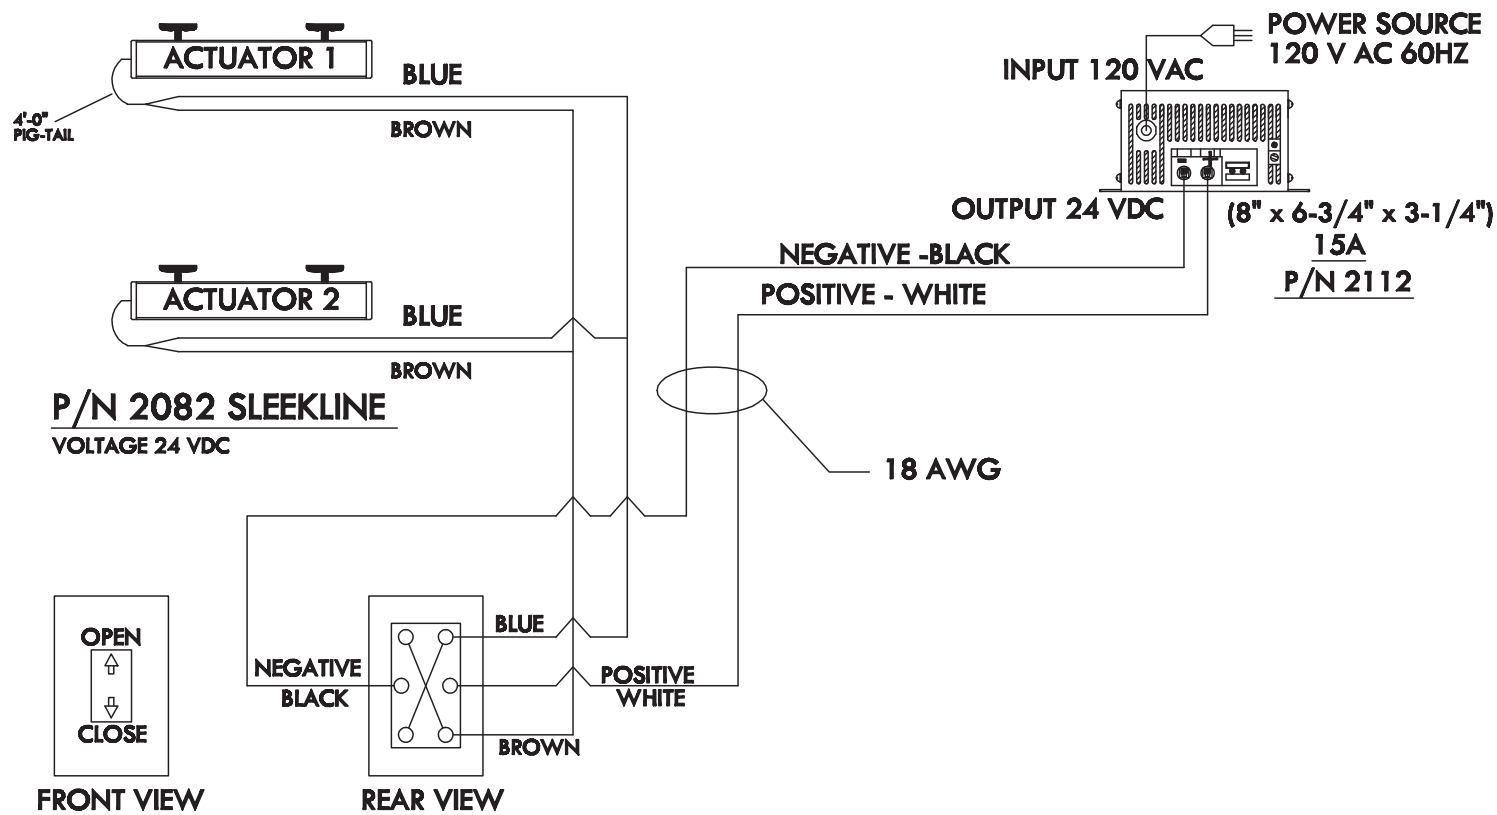

### NOTES

Switch and power supply can be placed at any location within 100 feet.

**P/N 2033 CONTROL SWITCH**  
MOMENTARY CONTACT ROCKER TYPE  
3 POSITION - CENTER OFF  
FITS INTO STANDARD SINGLE GANG BOX